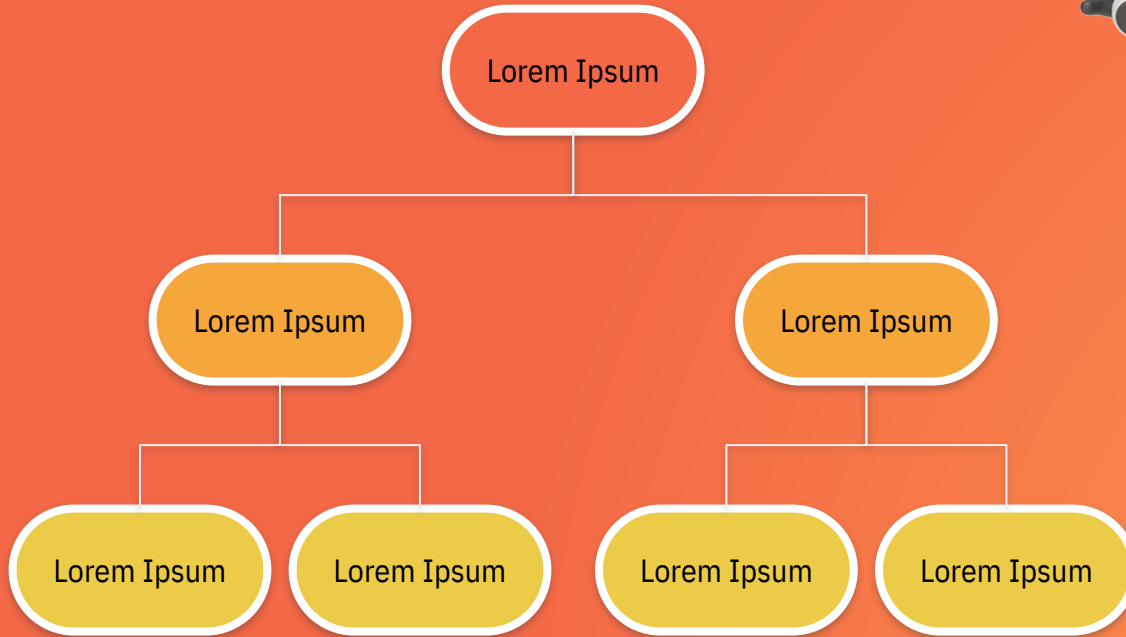

## Blue

Is the colour of the clear sky and the deep sea. It is located between violet and green on the optical spectrum.

## Red

Is the color of blood, and because of this it has historically been associated with sacrifice, danger and courage.

# USE DIAGRAMS TO EXPLAIN YOUR IDEAS

# AND TABLES TO COMPARE DATA

	A	B	C
Yellow	<b>10</b>	<b>20</b>	<b>7</b>
Blue	<b>30</b>	<b>15</b>	<b>10</b>
Orange	<b>5</b>	<b>24</b>	<b>16</b>