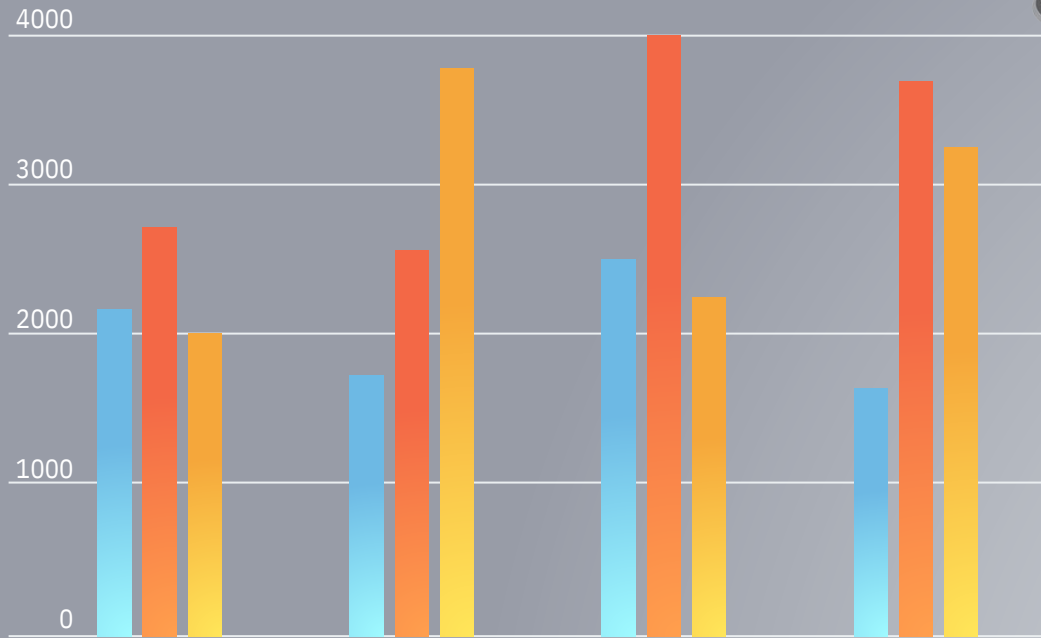

## Blue

Is the colour of the clear sky and the deep sea. It is located between violet and green on the optical spectrum.

## Red

Is the color of blood, and because of this it has historically been associated with sacrifice, danger and courage.

## Red

Is the color of blood, and because of this it has historically been associated with sacrifice, danger and courage.

You can insert graphs from Excel or Google Sheets