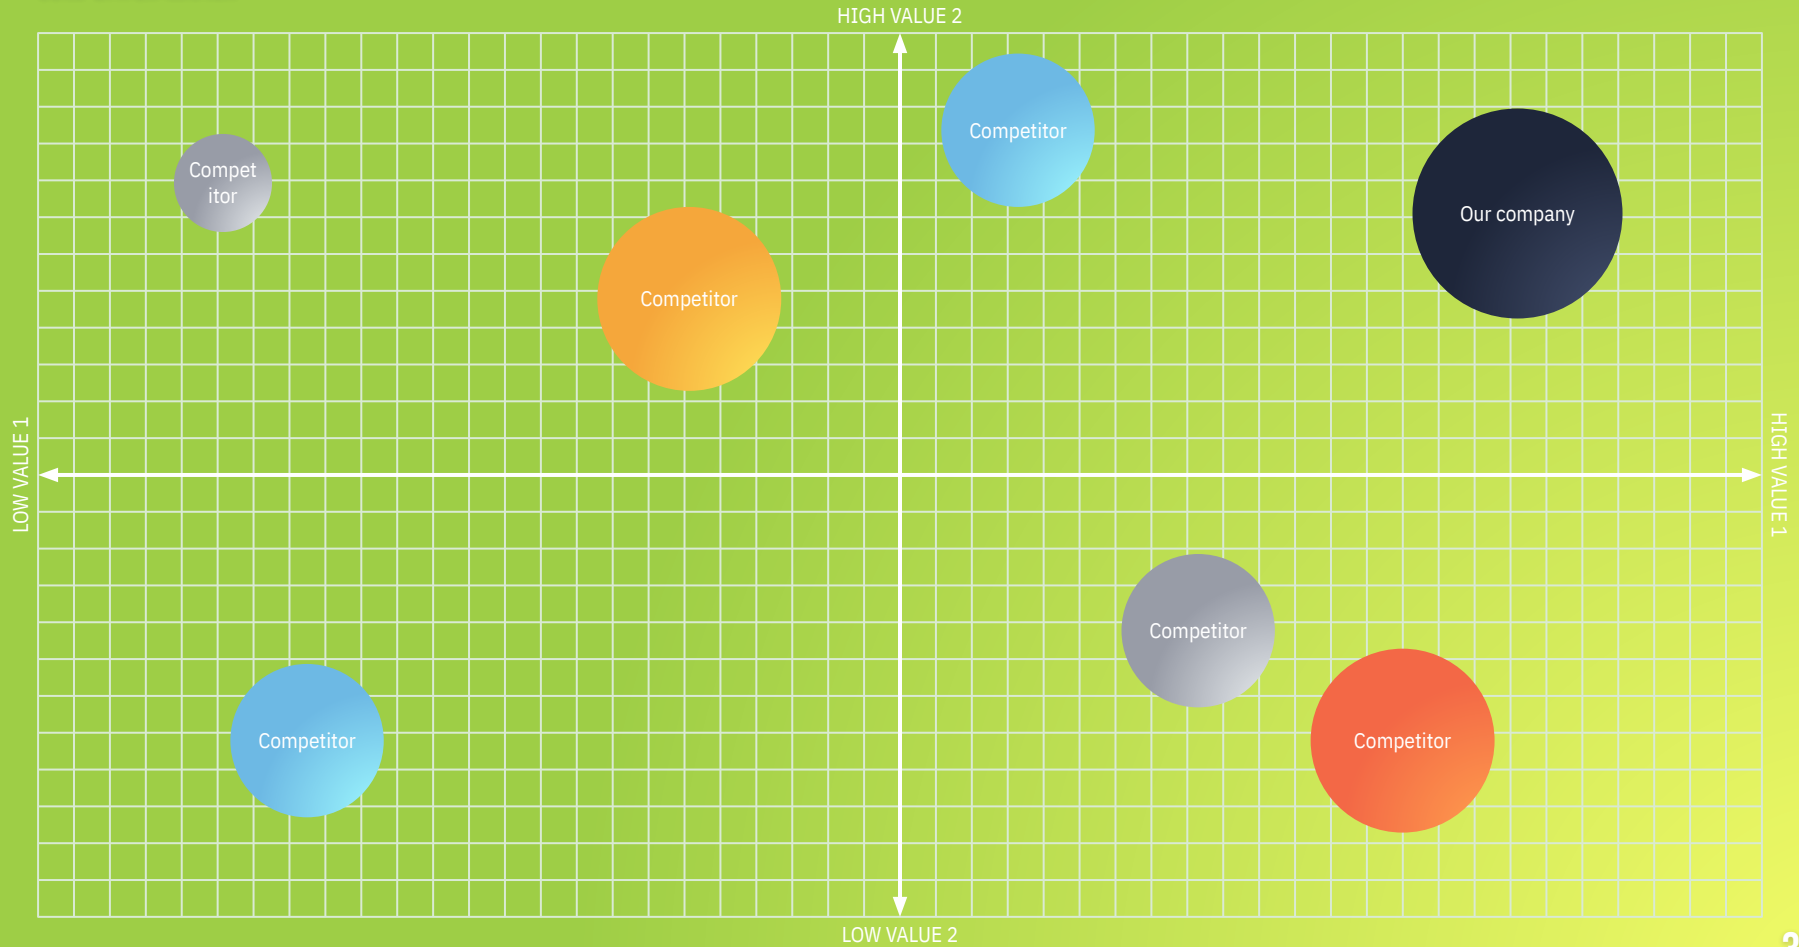

JOB TITLE

Blue is the colour of the clear  
sky and the deep sea

**Nils Årud**

JOB TITLE

Blue is the colour of the clear  
sky and the deep sea

# COMPETITOR MATRIX